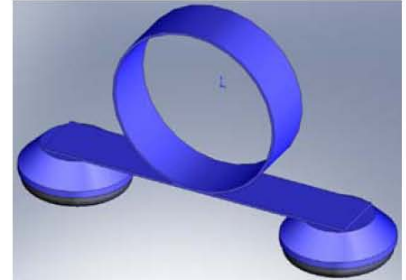

01-11 ACCESSORIES FOR EXTRACTION ARMS

Conical Hood Extension

Extension or Replacement Hose

Magnetic Kit

Hemion Hood Extension

Hood with damper

Magnetic hood

Quick hose connection Kit

## 01-11 ACCESSORIES FOR EXTRACTION ARMS

Hose Extension and LQ tail-pipe nozzle	Hose Extension and RCA nozzle	Hose Extension, Hood and four magnets	Hose Extension, Hood and two magnets	Self supporting Extension Hose and Hood
				
		Steel Damper	Safety Mesh	
		