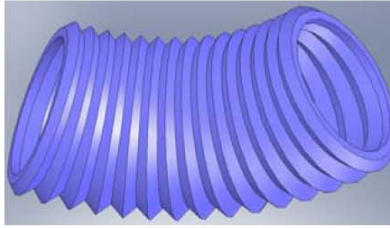

01-11 ACCESSORIES FOR EXTRACTION ARMS

Conical Hood Extension

Extension or Replacement Hose

Magnetic Kit

Hemion Hood Extension

Hood with damper

Magnetic hood

Quick hose connection Kit

## 01-11 ACCESSORIES FOR EXTRACTION ARMS

Hose Extension and LQ tail-pipe nozzle	Hose Extension and RCA nozzle	Hose Extension, Hood and four magnets	Hose Extension, Hood and two magnets	Self supporting Extension Hose and Hood
				
		Steel Damper	Safety Mesh	
		