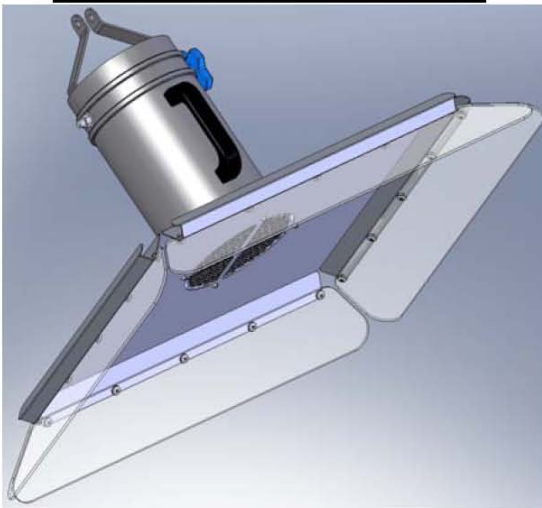

01-11 ACCESSORIES FOR EXTRACTION ARMS

Conical Hood Extension

Extension or Replacement Hose

Magnetic Kit

Hemion Hood Extension

Hood with damper

Magnetic hood

Quick hose connection Kit

## 01-11 ACCESSORIES FOR EXTRACTION ARMS

Hose Extension and LQ tail-pipe nozzle	Hose Extension and RCA nozzle	Hose Extension, Hood and four magnets	Hose Extension, Hood and two magnets	Self supporting Extension Hose and Hood
				
		Steel Damper	Safety Mesh	
		