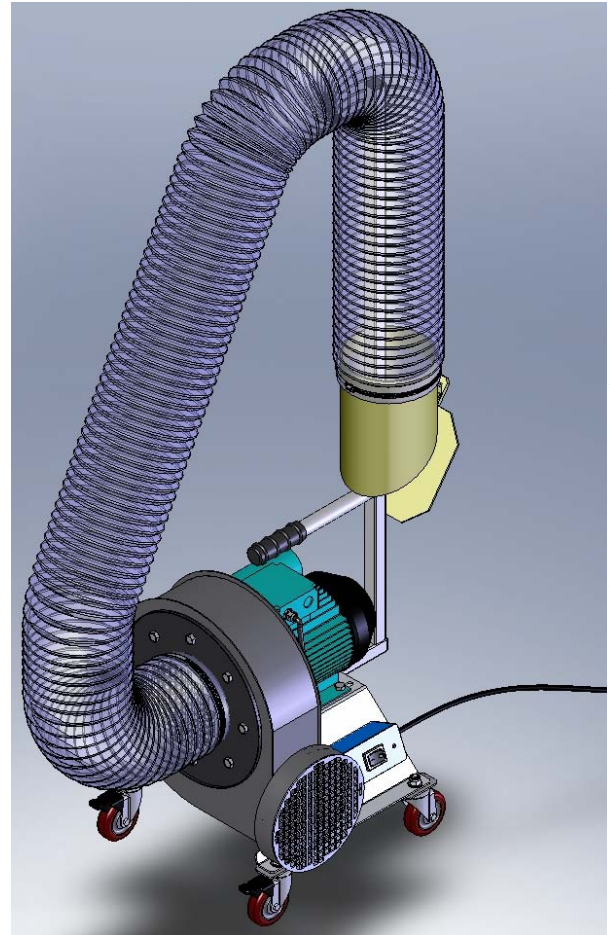

### Portable Fan for smoke, gases and lighter dust

The **Portable P-Max® Fan** is a mobile fan for smoke, gases and lighter dust. It is a powerful ventilator, which is easy to bring with you on service, repair and other temporary work. Perfect for extracting welding fumes, gases, lighter dust and other non explosive pollutants.

### Supply Fresh Air

With inlet and outlet hose the **Portable P-Max® Fan** is an efficient and far - reaching source of fresh air for difficult working environments.

### Complete Unit

The **Portable P-Max® Fan** is a complete unit. As standard it comes with a P-Max® fan 0.5HP/1HP 115/1/60 motor starter with ON/Off switch and overload protection, plug and 25 ft. of power cord.