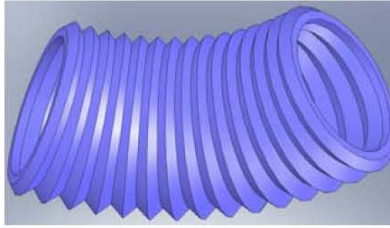

01-11 ACCESSORIES FOR EXTRACTION ARMS

Conical Hood Extension

Extension or Replacement Hose

Magnetic Kit

Hemion Hood Extension

Hood with damper

Magnetic hood

Quick hose connection Kit

01-11 ACCESSORIES FOR EXTRACTION ARMS

<p>Hose Extension and LQ tail-pipe nozzle</p>	<p>Hose Extension and RCA nozzle</p>	<p>Hose Extension, Hood and four magnets</p>	<p>Hose Extension, Hood and two magnets</p>	<p>Self supporting Extension Hose and Hood</p>
		<p>Steel Damper</p>	<p>Safety Mesh</p>	