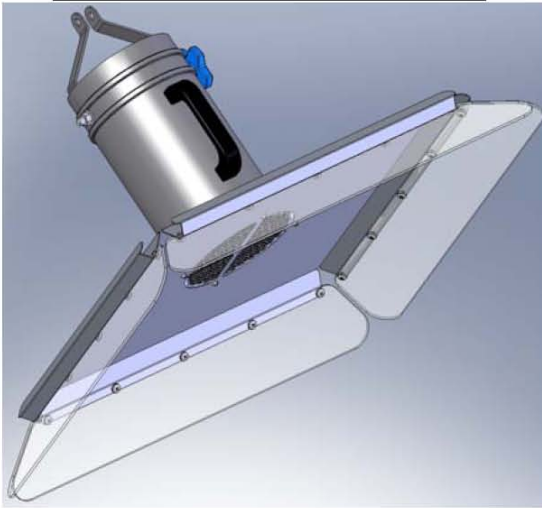

01-11 ACCESSORIES FOR EXTRACTION ARMS

Conical Hood Extension

Extension or Replacement Hose

Magnetic Kit

Hemion Hood Extension

Hood with damper

Magnetic hood

Quick hose connection Kit

01-11 ACCESSORIES FOR EXTRACTION ARMS

<p>Hose Extension and LQ tail-pipe nozzle</p>	<p>Hose Extension and RCA nozzle</p>	<p>Hose Extension, Hood and four magnets</p>	<p>Hose Extension, Hood and two magnets</p>	<p>Self supporting Extension Hose and Hood</p>
		<p>Steel Damper</p>	<p>Safety Mesh</p>	