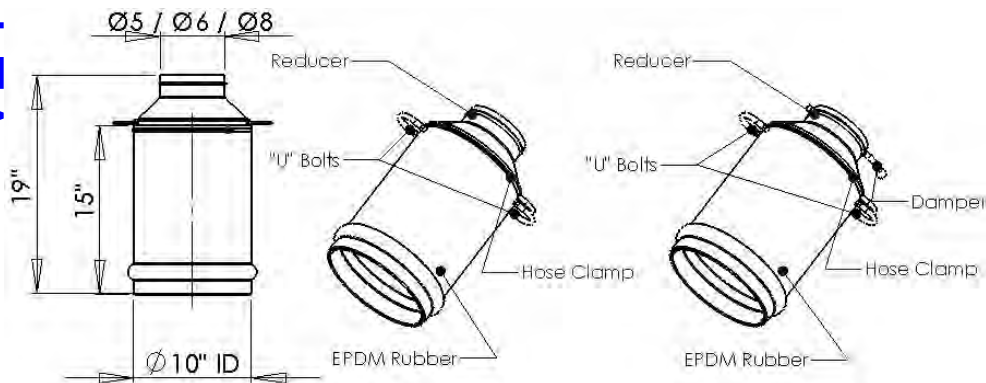

Hose Connectors

Nominal Diameter
Ø4 / Ø5 / Ø6 / Ø6.33 / Ø8

"Y" Adaptor with 2.5 M of Low Temp Hose

Telescoping Pole

Manual circular rubber nozzle

Rubber Stack Adapter w/ in-line hose connection

Tail Pipe Adapters

Quick Hose Connectors

Nominal Diameter
Ø4 / Ø5 / Ø6 / Ø8

Rubber Tailpipe/Stack Adapter w/ 45 deg. hose connection

Rubber Stack Adapter w/ 90 deg. hose connection

Y-Connectors

Balancers

Saddles

Nominal Diameter
Ø4 / Ø5 / Ø6 / Ø7 / Ø8

Nominal Diameter
Ø5 / Ø6 / Ø8

Hose Clamps

Nominal Diameter
Ø4 / Ø5 / Ø6 / Ø8

Grabber Nozzle

Nominal Diameter
Ø4 / Ø5 / Ø6 / Ø7

AIR REGULATOR

Nominal Diameter
Ø4 / Ø5 / Ø6 / Ø8

Hose Reducers