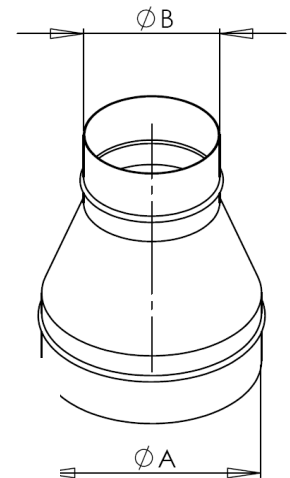

Hose Connectors

Nominal Diameter
Ø4 / Ø5 / Ø6 / Ø6.33 / Ø8

"Y" Adaptor with 2.5 M of Low Temp Hose

Telescoping Pole

Manual circular rubber nozzle

Rubber Stack Adapter w/ in-line hose connection

Tail Pipe Adapters

Quick Hose Connectors

Nominal Diameter
Ø4 / Ø5 / Ø6 / Ø8

Rubber Tailpipe/Stack Adapter w/ 45 deg. hose connection

Rubber Stack Adapter w/ 90 deg. hose connection

Y-Connectors

Balancers

Saddles

Nominal Diameter
Ø4 / Ø5 / Ø6 / Ø7 / Ø8

Nominal Diameter
Ø5 / Ø6 / Ø8

Hose Clamps

Nominal Diameter
Ø4 / Ø5 / Ø6 / Ø8

Grabber Nozzle

Nominal Diameter
Ø4 / Ø5 / Ø6 / Ø7

AIR REGULATOR

Nominal Diameter
Ø4 / Ø5 / Ø6 / Ø8

Hose Reducers