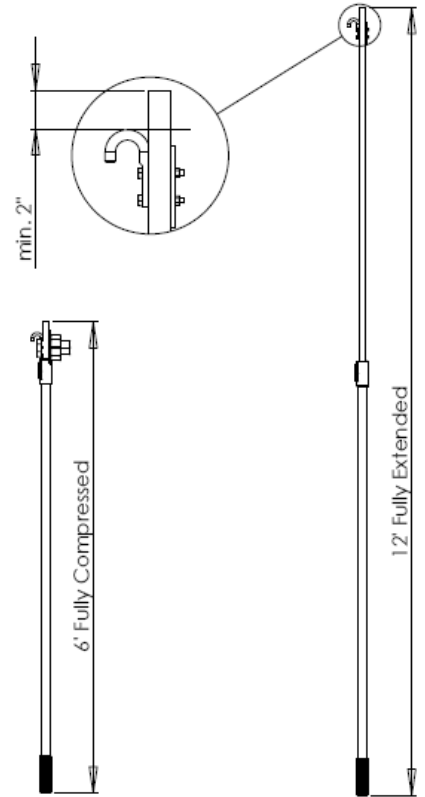

Hose Connectors

Nominal Diameter
Ø4 / Ø5 / Ø6 / Ø6.33 / Ø8

"Y" Adaptor with 2.5 M of Low Temp Hose

Telescoping Pole

Manual circular rubber nozzle

Rubber Stack Adapter w/ in-line hose connection

Tail Pipe Adapters

Quick Hose Connectors

Nominal Diameter
Ø4 / Ø5 / Ø6 / Ø8

Rubber Tailpipe/Stack Adapter w/ 45 deg. hose connection

Rubber Stack Adapter w/ 90 deg. hose connection

Y-Connectors

Balancers

Saddles

Nominal Diameter
Ø4 / Ø5 / Ø6 / Ø7 / Ø8

Nominal Diameter
Ø5 / Ø6 / Ø8

Hose Clamps

Nominal Diameter
Ø4 / Ø5 / Ø6 / Ø8

Grabber Nozzle

Nominal Diameter
Ø4 / Ø5 / Ø6 / Ø7

AIR REGULATOR

Nominal Diameter
Ø4 / Ø5 / Ø6 / Ø8

Hose Reducers