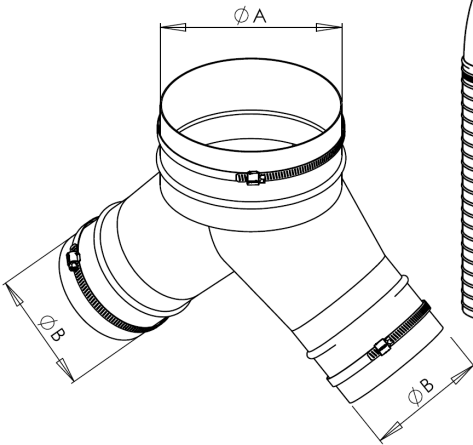

Hose Connectors

Nominal Diameter
Ø4 / Ø5 / Ø6 / Ø6.33 / Ø8

"Y" Adaptor with 2.5 M of Low Temp Hose

Telescoping Pole

Manual circular rubber nozzle

Rubber Stack Adapter w/ in-line hose connection

Tail Pipe Adapters

Quick Hose Connectors

Nominal Diameter
Ø4 / Ø5 / Ø6 / Ø8

Rubber Tailpipe/Stack Adapter w/ 45 deg. hose connection

Rubber Stack Adapter w/ 90 deg. hose connection

Y-Connectors

Balancers

Saddles

Nominal Diameter
Ø4 / Ø5 / Ø6 / Ø7 / Ø8

Nominal Diameter
Ø5 / Ø6 / Ø8

Hose Clamps

Nominal Diameter
Ø4 / Ø5 / Ø6 / Ø8

Grabber Nozzle

Nominal Diameter
Ø4 / Ø5 / Ø6 / Ø7

AIR REGULATOR

Nominal Diameter
Ø4 / Ø5 / Ø6 / Ø8

Hose Reducers