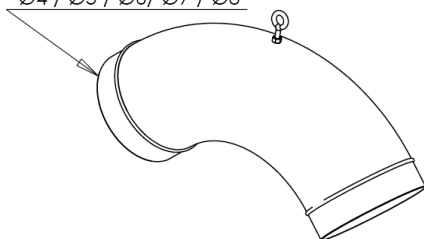

Hose Connectors

Nominal Diameter
Ø4 / Ø5 / Ø6 / Ø6.33 / Ø8

"Y" Adaptor with 2.5 M of Low Temp Hose

Telescoping Pole

Manual circular rubber nozzle

Rubber Stack Adapter w/ in-line hose connection

Tail Pipe Adapters

Quick Hose Connectors

Nominal Diameter
Ø4 / Ø5 / Ø6 / Ø8

Rubber Tailpipe/Stack Adapter w/ 45 deg. hose connection

Rubber Stack Adapter w/ 90 deg. hose connection

Y-Connectors

Balancers

Saddles

Nominal Diameter
Ø4 / Ø5 / Ø6 / Ø7 / Ø8

Nominal Diameter
Ø5 / Ø6 / Ø8

Hose Clamps

Nominal Diameter
Ø4 / Ø5 / Ø6 / Ø8

Grabber Nozzle

Nominal Diameter
Ø4 / Ø5 / Ø6 / Ø7

AIR REGULATOR

Nominal Diameter
Ø4 / Ø5 / Ø6 / Ø8

Hose Reducers