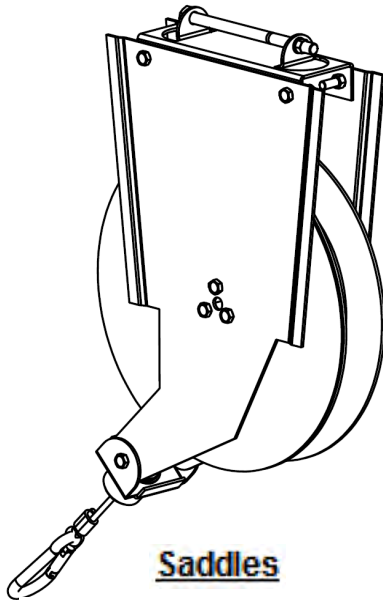

Hose Connectors

Nominal Diameter
Ø4 / Ø5 / Ø6 / Ø6.33 / Ø8

"Y" Adaptor with 2.5 M of Low Temp Hose

Telescoping Pole

Manual circular rubber nozzle

Rubber Stack Adapter w/ in-line hose connection

Tail Pipe Adapters

Quick Hose Connectors

Nominal Diameter
Ø4 / Ø5 / Ø6 / Ø8

Rubber Tailpipe/Stack Adapter w/ 45 deg. hose connection

Rubber Stack Adapter w/ 90 deg. hose connection

Y-Connectors

Balancers

Saddles

Nominal Diameter
Ø4 / Ø5 / Ø6 / Ø7 / Ø8