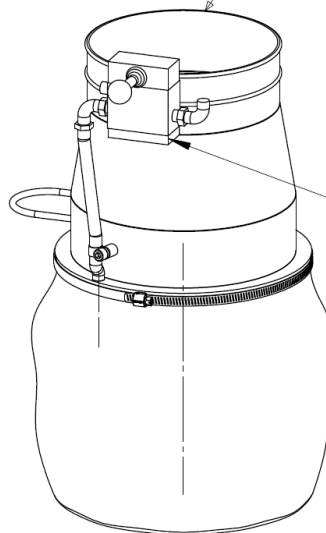

Hose Connectors

Nominal Diameter
Ø4 / Ø5 / Ø6 / Ø6.33 / Ø8

"Y" Adaptor with 2.5 M of Low Temp Hose

Telescoping Pole

Manual circular rubber nozzle

Rubber Stack Adapter w/ in-line hose connection

Tail Pipe Adapters

Quick Hose Connectors

Nominal Diameter
Ø4 / Ø5 / Ø6 / Ø8

Rubber Tailpipe/Stack Adapter w/ 45 deg. hose connection

Rubber Stack Adapter w/ 90 deg. hose connection

Y-Connectors

Balancers

Saddles

Nominal Diameter
Ø4 / Ø5 / Ø6 / Ø7 / Ø8

Nominal Diameter
Ø5 / Ø6 / Ø8

Hose Clamps

Nominal Diameter
Ø4 / Ø5 / Ø6 / Ø8

Grabber Nozzle

Nominal Diameter
Ø4 / Ø5 / Ø6 / Ø7

AIR REGULATOR

Nominal Diameter
Ø4 / Ø5 / Ø6 / Ø8

Hose Reducers