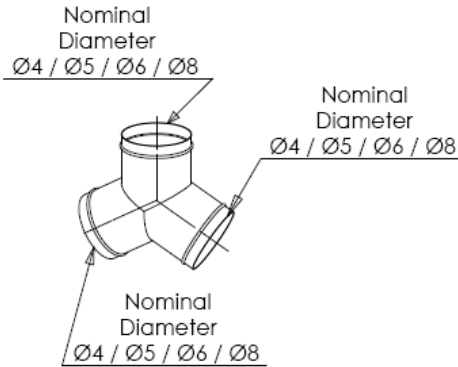

Hose Connectors

Nominal Diameter
Ø4 / Ø5 / Ø6 / Ø6.33 / Ø8

"Y" Adaptor with 2.5 M of Low Temp Hose

Telescoping Pole

Manual circular rubber nozzle

Rubber Stack Adapter w/ in-line hose connection

Tail Pipe Adapters

Quick Hose Connectors

Nominal Diameter
Ø4 / Ø5 / Ø6 / Ø8

Rubber Tailpipe/Stack Adapter w/ 45 deg. hose connection

Rubber Stack Adapter w/ 90 deg. hose connection

Y-Connectors

Balancers

Saddles

Nominal Diameter
Ø4 / Ø5 / Ø6 / Ø7 / Ø8

Nominal Diameter
Ø5 / Ø6 / Ø8

Hose Clamps

Nominal Diameter
Ø4 / Ø5 / Ø6 / Ø8

Grabber Nozzle

Nominal Diameter
Ø4 / Ø5 / Ø6 / Ø7

AIR REGULATOR

Nominal Diameter
Ø4 / Ø5 / Ø6 / Ø8

Hose Reducers