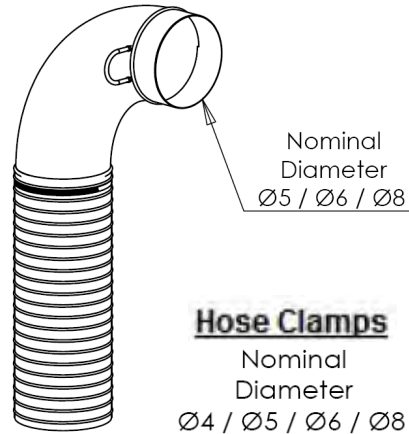

Hose Connectors

Nominal Diameter
Ø4 / Ø5 / Ø6 / Ø6.33 / Ø8

"Y" Adaptor with 2.5 M of Low Temp Hose

Telescoping Pole

Manual circular rubber nozzle

Rubber Stack Adapter w/ in-line hose connection

Tail Pipe Adapters

Quick Hose Connectors

Nominal Diameter
Ø4 / Ø5 / Ø6 / Ø8

Rubber Tailpipe/Stack Adapter w/ 45 deg. hose connection

Rubber Stack Adapter w/ 90 deg. hose connection

Y-Connectors

Balancers

Saddles

Nominal Diameter
Ø4 / Ø5 / Ø6 / Ø7 / Ø8

Nominal Diameter
Ø5 / Ø6 / Ø8

Hose Clamps

Nominal Diameter
Ø4 / Ø5 / Ø6 / Ø8

Grabber Nozzle

Nominal Diameter
Ø4 / Ø5 / Ø6 / Ø7

AIR REGULATOR

Nominal Diameter
Ø4 / Ø5 / Ø6 / Ø8

Hose Reducers