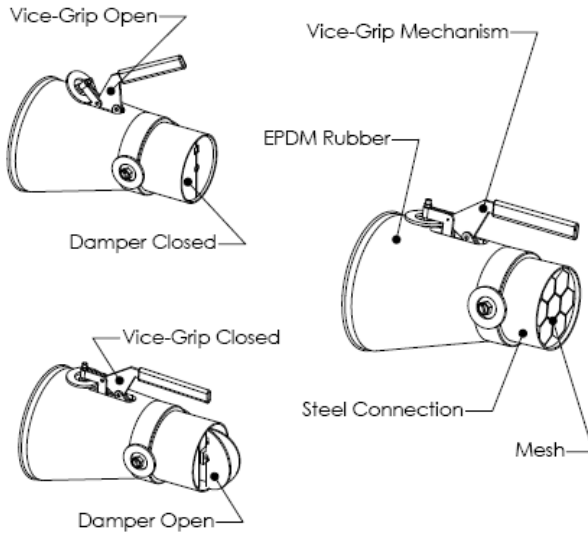

Hose Connectors

Nominal Diameter
Ø4 / Ø5 / Ø6 / Ø6.33 / Ø8

"Y" Adaptor with 2.5 M of Low Temp Hose

Telescoping Pole

Manual circular rubber nozzle

Rubber Stack Adapter w/ in-line hose connection

Tail Pipe Adapters

Quick Hose Connectors

Nominal Diameter
Ø4 / Ø5 / Ø6 / Ø8

Rubber Tailpipe/Stack Adapter w/ 45 deg. hose connection

Rubber Stack Adapter w/ 90 deg. hose connection

Y-Connectors

Balancers

Saddles

Nominal Diameter
Ø4 / Ø5 / Ø6 / Ø7 / Ø8

Nominal Diameter
Ø5 / Ø6 / Ø8

Hose Clamps

Nominal Diameter
Ø4 / Ø5 / Ø6 / Ø8

Grabber Nozzle

Nominal Diameter
Ø4 / Ø5 / Ø6 / Ø7

AIR REGULATOR

Nominal Diameter
Ø4 / Ø5 / Ø6 / Ø8

Hose Reducers

Bridge Clamps